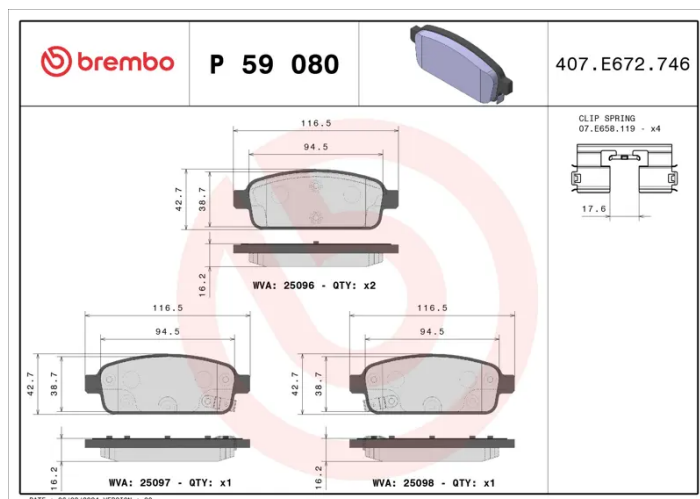

## P 59 080

The P 59 080 brake pad is synonymous with reliability

The Brembo brake pad guarantees ultimate safety when braking thanks to the use of more than 100 different compounds, designed according to the type of vehicle and use. Stopping distances reduced to a minimum, maximum driving comfort and silent operation are the most important features of Brembo materials. Brembo brake pads are supplied together with an extensive range of accessories and assembly kits for professional-standard installation.

### Technical specifications

|                                   |  |   |
|-----------------------------------|--|---|
| EAN code<br><b>8020584103524</b>  | Axle<br><b>Rear</b>                    | Thickness<br><b>16 mm</b>   |
| Width<br><b>117 mm</b>            | Height<br><b>43 mm</b>                 | Braking system<br><b>TRW</b>  |
| Wear indicator<br><b>Acoustic</b> | WVA number<br><b>25096,25097,25098</b> | Accessories<br><b>With accessories<br/>With anti-squeal shim<br/>With piston clip</b> |