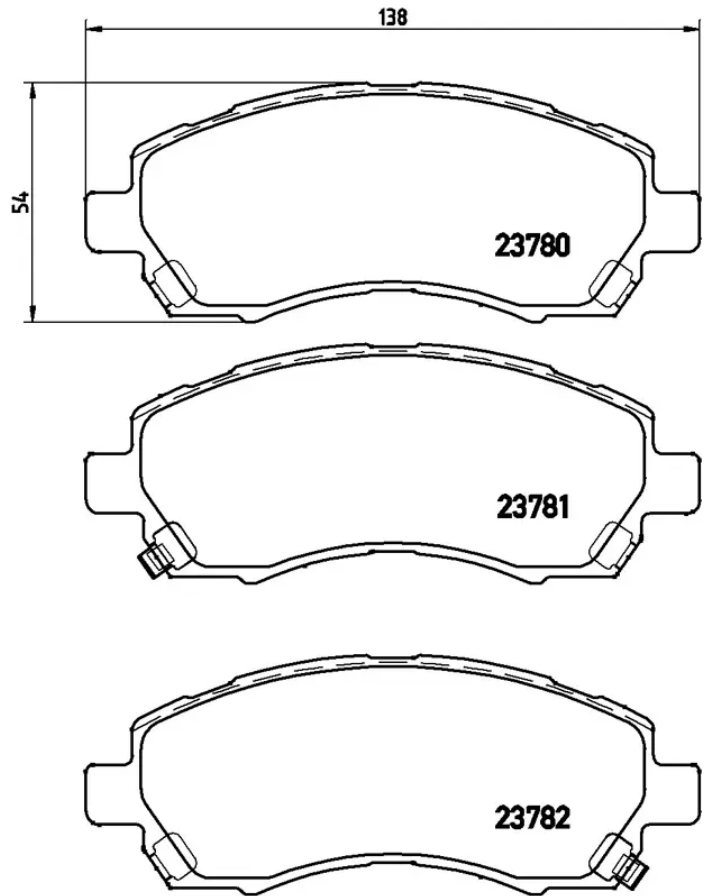

BRAKE PAD

P 78 009

The P 78 009 brake pad is synonymous with reliability

The Brembo brake pad guarantees ultimate safety when braking thanks to the use of more than 100 different compounds, designed according to the type of vehicle and use. Stopping distances reduced to a minimum, maximum driving comfort and silent operation are the most important features of Brembo materials. Brembo brake pads are supplied together with an extensive range of accessories and assembly kits for professional-standard installation.

- ✓ OE-equivalent
- ✓ Brembo quality
- ✓ ECE-R90 certificate
- ✓ Safety
- ✓ Performance
- ✓ Comfort

Technical specifications

EAN code	Axle	Thickness
8020584057162	Front	17 mm
Width	Height	Braking system
138 mm	54 mm	Akebono
Wear indicator	WVA number	Accessories
Acoustic	23780,23781,23782	With anti-squeal shim