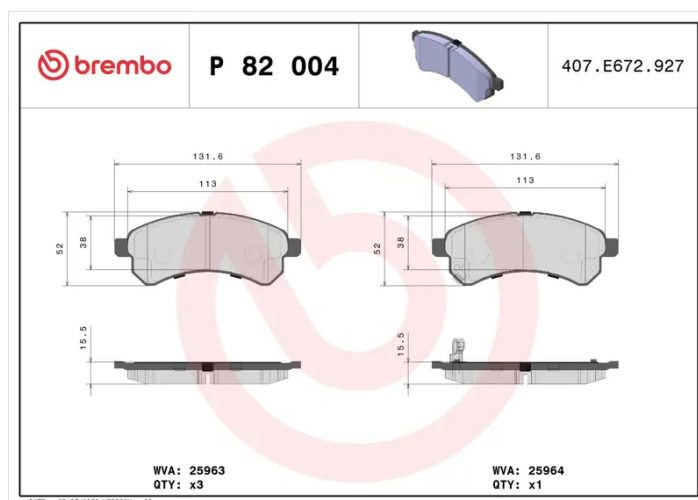

### Technical specifications

EAN code <b>8020584069875</b>	Axle <b>Front</b>	Thickness <b>16 mm</b>
Width <b>132 mm</b>	Height <b>52 mm</b>	Braking system <b>Lucas</b>
Wear indicator <b>Acoustic</b>	WVA number <b>25963,25964</b>	Accessories <b>With anti-squeal shim</b>