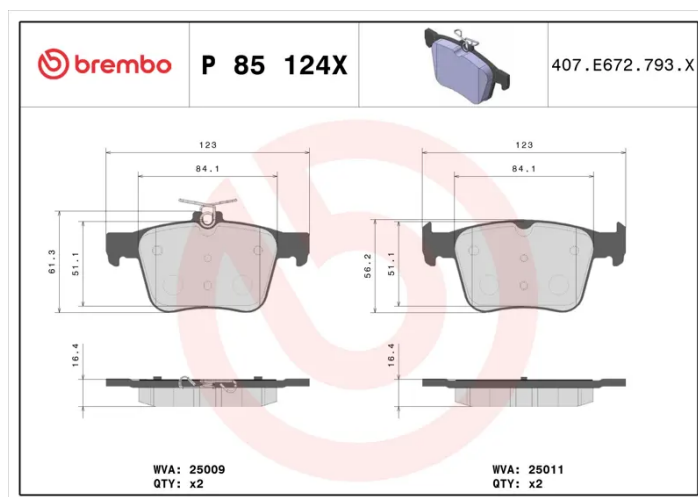

BRAKE PAD XTRA P 85 124X

The P 85 124X Xtra brake pad is synonymous with reliability

Brembo Xtra brake pads, developed to enhance the advantages of the Xtra and Max discs, are made using the special BRM X L01 compound which consists of more than 30 different components. Compared with the compound used for original-equivalent pads, the new solution assures a higher friction coefficient, which translates to more precise and stable braking, at both high and low temperatures. All this makes for greater driving comfort and improved pedal modularity, without compromising the product's mileage output.

- ✓ Brembo quality
- ✓ ECE-R90 certificate
- ✓ Safety
- ✓ Performance
- ✓ Sports driving

Technical specifications

| | | |
|----------------------------------|----------------------------------|---|
| EAN code 8020584069394 | Axle Rear | Thickness 16 mm |
| Width 123 mm | Height 56 mm | Braking system Teves |
| Wear indicator Without | WVA number 25009,25011 | Accessories With anti-squeal shim |