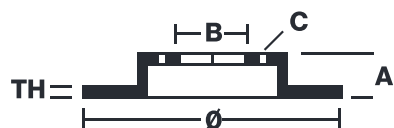

SPORT | TY3 BRAKE DISC

59.E114.79

The **59.E114.79** brake disc is synonymous with reliability

Type-3 slotting used to distinguish the Brembo SPORT | TY3 brake disc is widely used in professional motorsports. It therefore offers superior initial response with excellent release characteristics, improving braking performance while giving the vehicle an aggressive appearance. The Brembo logo on the braking surface adds an exclusive and unique touch to the vehicle. The SPORT | TY3 brake discs are plug-and-play since they replace OE discs directly.

- ✓ OE-equivalent
- ✓ Brembo quality
- ✓ ECE-R90 certificate
- ✓ Safety
- ✓ Performance
- ✓ Comfort
- ✓ Sports driving
- ✓ Sparty look

Technical specifications

Diameter	Thickness (TH)	Height (A)
365 mm	25 mm	49 mm
Number of holes (C)	Brake disc type	Centering
5	Solid	79 mm
Min. thickness	Axle	
22 mm	Rear	
Units per box	EAN code	
1	8020584605523	

59.E114.79

DIMENSIONI	365 x 25mm
MIN TH	22mm
WEIGHT	10.3kg

Date: 2011/2023 | Version: 3.00