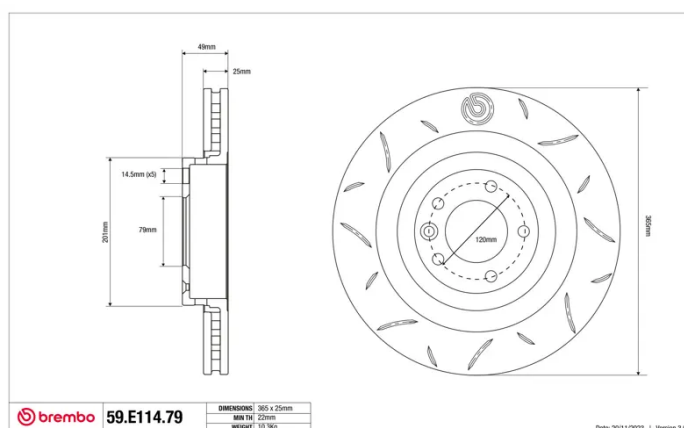

SPORT | TY3 BRAKE DISC

59.E114.79

The **59.E114.79** brake disc is synonymous with reliability

Type-3 slotting used to distinguish the Brembo SPORT | TY3 brake disc is widely used in professional motorsports. It therefore offers superior initial response with excellent release characteristics, improving braking performance while giving the vehicle an aggressive appearance. The Brembo logo on the braking surface adds an exclusive and unique touch to the vehicle. The SPORT | TY3 brake discs are plug-and-play since they replace OE discs directly.

- ✓ OE-equivalent
- ✓ Brembo quality
- ✓ ECE-R90 certificate
- ✓ Safety
- ✓ Performance
- ✓ Comfort
- ✓ Sports driving
- ✓ Sparty look

Technical specifications

Diameter	Thickness (TH)	Height (A)
365 mm	25 mm	49 mm
Number of holes (C)	Brake disc type	Centering
5	Solid	79 mm
Min. thickness	Axle	
22 mm	Rear	
Units per box	EAN code	
1	8020584605523	

59.E114.79

DIMENSIONI	365 x 25mm
MIN TH	22mm
WEIGHT	10.3kg

Date: 2011/2023 | Version: 3.00