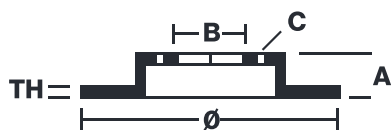

SPORT | TY3 BRAKE DISC

59.E115.09

The 59.E115.09 brake disc is synonymous with reliability

Type-3 slotting used to distinguish the Brembo SPORT | TY3 brake disc is widely used in professional motorsports. It therefore offers superior initial response with excellent release characteristics, improving braking performance while giving the vehicle an aggressive appearance. The Brembo logo on the braking surface adds an exclusive and unique touch to the vehicle. The SPORT | TY3 brake discs are plug-and-play since they replace OE discs directly.

- ✓ OE-equivalent
- ✓ Brembo quality
- ✓ ECE-R90 certificate
- ✓ Safety
- ✓ Performance
- ✓ Comfort
- ✓ Sports driving
- ✓ Sparty look

Technical specifications

Diameter	Thickness (TH)	Height (A)
330 mm	14 mm	63 mm
Number of holes (C)	Brake disc type	Centering
5	Solid	67 mm
Min. thickness	Tightening torque	Axle
11,4 mm	150 Nm	Rear
Units per box	EAN code	
1	8020584605820	