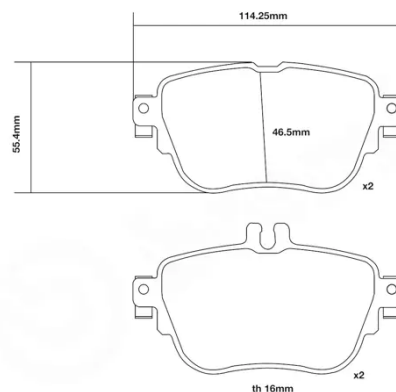

- ✓ OE-equivalent
- ✓ Brembo quality
- ✓ ECE-R90 certificate
- ✓ Safety
- ✓ Performance
- ✓ Comfort
- ✓ Sports driving
- ✓ Sporty look

Technical specifications

Width	Thickness	
114 mm	16 mm	
Wear indicator	WVA number	Axle
Prepared for wear indicator	22437,22438	Rear
EAN code		
8020584604090		