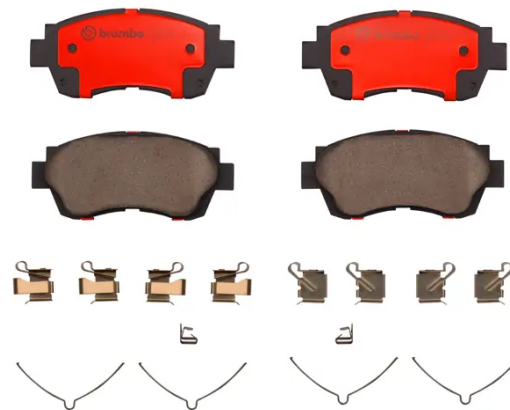

# BRAKE PAD PRIME CERAMIC P83027N

The P83027N NAO brake pad is synonymous with reliability

Brembo NAO brake pads stand out for their ultimate braking comfort, reduced friction wear and low dust mission, which makes for cleaner rims and reduced maintenance requirements. The advanced friction material in keeping with the strictest environmental standards is the main distinguishing feature of NAO compounds.

## Technical specifications

|                      |              |                              |
|----------------------|--------------|------------------------------|
| EAN code             | Axle         | Thickness                    |
| <b>8020584099513</b> | <b>Front</b> | <b>17 mm</b>                 |
| Width                | Height       | Braking system               |
| <b>141 mm</b>        | <b>62 mm</b> | <b>Sumitomo</b>              |
| Wear indicator       | WVA number   | Accessories                  |
| <b>Acoustic</b>      | <b>21791</b> | <b>With anti-squeal shim</b> |