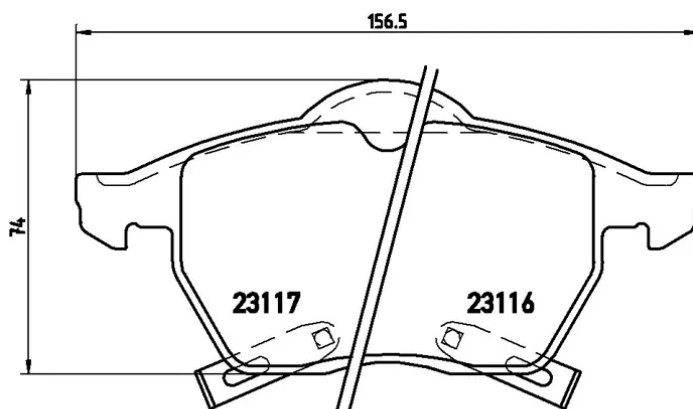

BRAKE PAD

P 59 048

The P 59 048 brake pad is synonymous with reliability

The Brembo brake pad guarantees ultimate safety when braking thanks to the use of more than 100 different compounds, designed according to the type of vehicle and use. Stopping distances reduced to a minimum, maximum driving comfort and silent operation are the most important features of Brembo materials. Brembo brake pads are supplied together with an extensive range of accessories and assembly kits for professional-standard installation.

- ✓ OE-equivalent
- ✓ Brembo quality
- ✓ ECE-R90 certificate
- ✓ Safety
- ✓ Performance
- ✓ Comfort
- ✓ With accessories

Technical specifications

EAN code 8020584061527	Axle Front	Thickness 20 mm
Width 155 mm	Height 74 mm	Braking system Teves
Wear indicator Acoustic	WVA number 23116,23117,23123	Accessories With accessories With anti-squeal shim With piston clip