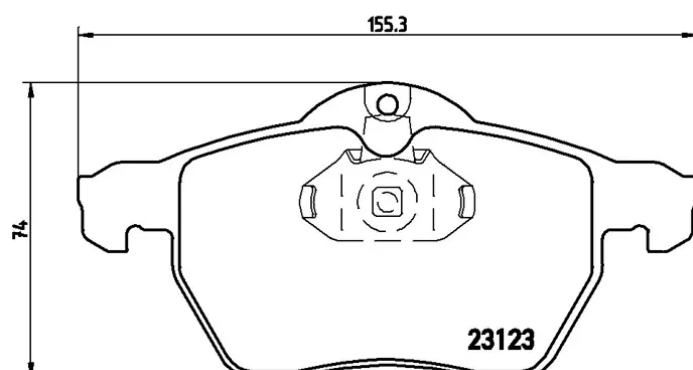

BRAKE PAD

P 59 048

The P 59 048 brake pad is synonymous with reliability

The Brembo brake pad guarantees ultimate safety when braking thanks to the use of more than 100 different compounds, designed according to the type of vehicle and use. Stopping distances reduced to a minimum, maximum driving comfort and silent operation are the most important features of Brembo materials. Brembo brake pads are supplied together with an extensive range of accessories and assembly kits for professional-standard installation.

- ✓ OE-equivalent
- ✓ Brembo quality
- ✓ ECE-R90 certificate
- ✓ Safety
- ✓ Performance
- ✓ Comfort
- ✓ With accessories

Technical specifications

EAN code 8020584061527	Axle Front	Thickness 20 mm
Width 155 mm	Height 74 mm	Braking system Teves
Wear indicator Acoustic	WVA number 23116,23117,23123	Accessories With accessories With anti-squeal shim With piston clip