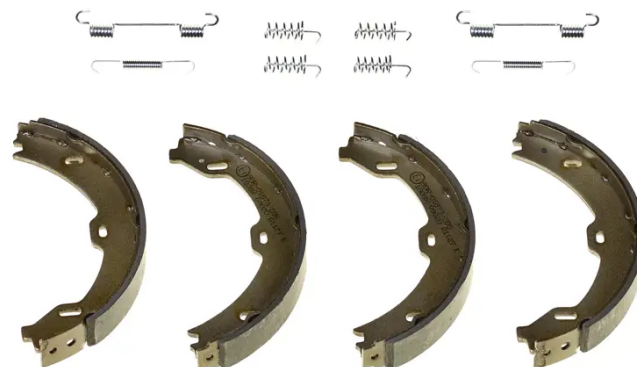

SHOE

S 50 526

The S 50 526 brake shoe is synonymous with reliability

Brembo brake shoes of original equipment quality guarantee the safe and reliable performance of your drum braking system. All Brembo brake shoes are accompanied by a ECE-R90 homologation certificate.

- ✓ OE-equivalent
- ✓ Brembo quality
- ✓ ECE-R90 certificate
- ✓ Safety
- ✓ Durability

Technical specifications

EAN code
8432509658000

Rear

Diameter
180 mm

Width
25 mm

COMPATIBLE VEHICLES

COMPATIBLE OE PART NUMBERS