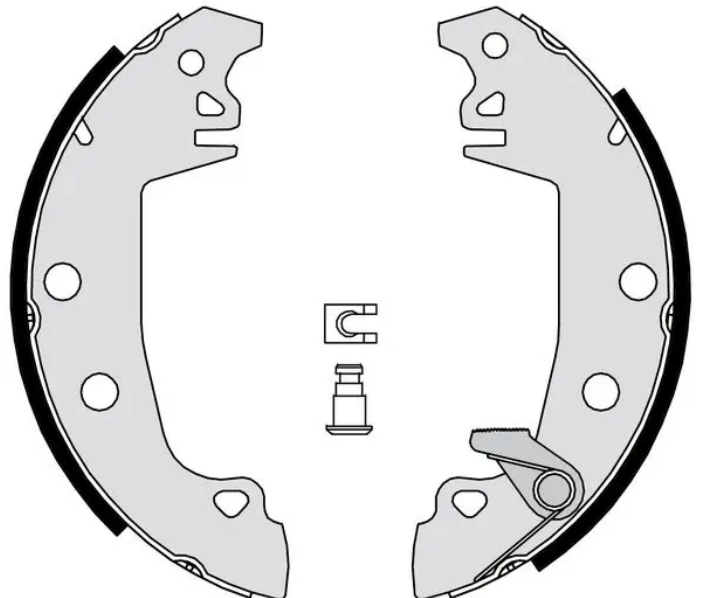

Technical specifications

EAN code
8432509643105

Rear

Diameter
229 mm

Width
42 mm

Braking system
Bendix

Parking brake lever
With accessories