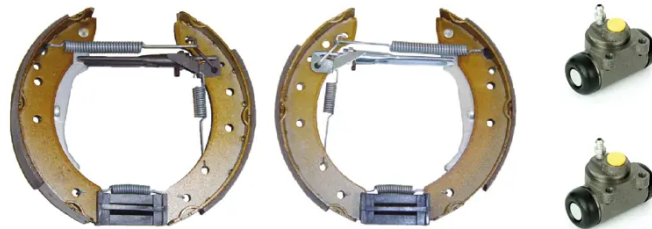

SHOE KIT K 61 065

The K 61 065 shoe kit is synonymous with reliability

The Brembo Kit & Fit is the ideal solution for the maintenance of drum brakes: everything you need for quick and efficient servicing is supplied in a single pre-assembled package, all with guaranteed Brembo quality. The kit contains all the components necessary for drum brake maintenance: shoes, brake wheel cylinders, springs, lubricant, and fixing kit.

- ✓ OE-equivalent
- ✓ Brembo quality
- ✓ ECE-R90 certificate
- ✓ Safety
- ✓ Durability
- ✓ Quick assembly
- ✓ With accessories
- ✓ Pre-Assembled Kit

Technical specifications

EAN code	Axle	Diameter
8020584076354	Rear	203 mm
Width	Master cylinder diameter	Type of assembly
38 mm	21 mm	Pre-assembled
Braking system	Brake proportioning valve	
Lucas		