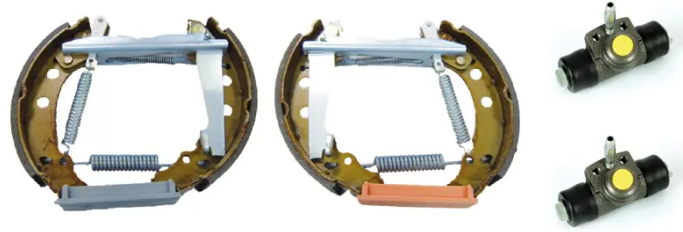

SHOE KIT K 85 010

The K 85 010 shoe kit is synonymous with reliability

The Brembo Kit & Fit is the ideal solution for the maintenance of drum brakes: everything you need for quick and efficient servicing is supplied in a single pre-assembled package, all with guaranteed Brembo quality. The kit contains all the components necessary for drum brake maintenance: shoes, brake wheel cylinders, springs, lubricant, and fixing kit.

- ✓ OE-equivalent
- ✓ Brembo quality
- ✓ ECE-R90 certificate
- ✓ Safety
- ✓ Durability
- ✓ Quick assembly
- ✓ With accessories
- ✓ Pre-Assembled Kit

Technical specifications

EAN code	Axle	Diameter
8020584077078	Rear	180 mm
Width	Master cylinder diameter	Type of assembly
31 mm	17 mm	Pre-assembled
Braking system	Brake proportioning valve	
VAG	Manual	