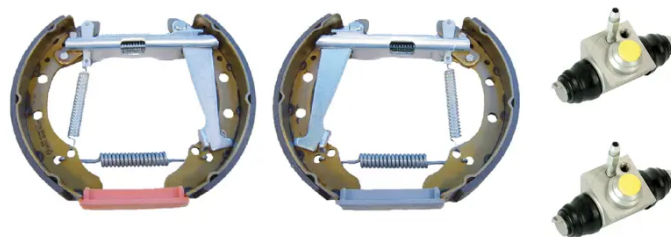

SHOE KIT K 85 047

The K 85 047 shoe kit is synonymous with reliability

The Brembo Kit & Fit is the ideal solution for the maintenance of drum brakes: everything you need for quick and efficient servicing is supplied in a single pre-assembled package, all with guaranteed Brembo quality. The kit contains all the components necessary for drum brake maintenance: shoes, brake wheel cylinders, springs, lubricant, and fixing kit.

- ✓ OE-equivalent
- ✓ Brembo quality
- ✓ ECE-R90 certificate
- ✓ Safety
- ✓ Durability
- ✓ Quick assembly
- ✓ With accessories
- ✓ Pre-Assembled Kit

Technical specifications

EAN code	Axle	Diameter
8020584077238	Rear	200 mm
Width	Master cylinder diameter	Type of assembly
40 mm	17 mm	Pre-assembled
Braking system	Brake proportioning valve	
VAG	Manual	