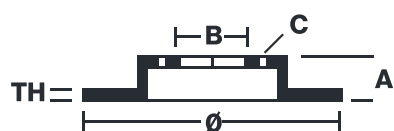

BRAKE DISC MAX

08.7354.75

The 08.7354.75 Max brake disc is synonymous with reliability

The Brembo Max brake disc features grooves on the braking surface. The special shape of the grooves generates greater fading resistance and constant renewal of friction material, quickly restoring optimum braking conditions. The UV paint completes the sporty look.

- ✓ Brembo quality
- ✓ ECE-R90 certificate
- ✓ Performance
- ✓ Sports driving
- ✓ Sporty look
- ✓ Anti-corrosion
- ✓ Fastening screws

Technical specifications

EAN code
8020584012147

Axle
Front

Diameter Ø
281 mm