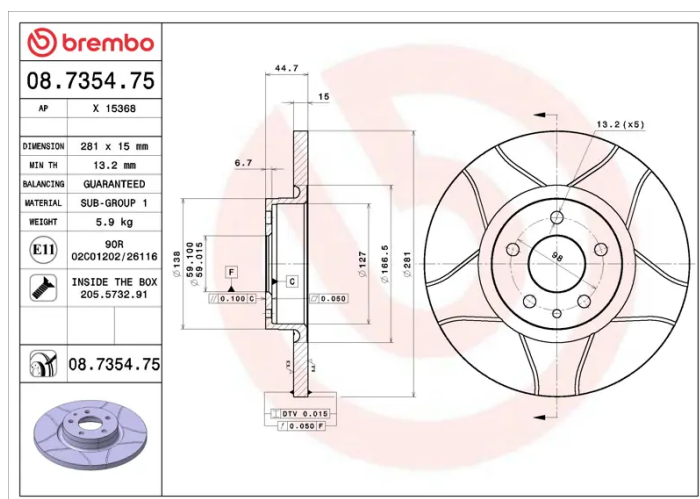

- ✓ Brembo quality
- ✓ ECE-R90 certificate
- ✓ Performance
- ✓ Sports driving
- ✓ Sporty look
- ✓ Anti-corrosion
- ✓ Fastening screws

Technical specifications

EAN code
8020584012147

Axle
Front

Diameter Ø
281 mm

Thickness (TH)
15 mm

Height (A)
45 mm

Number of holes (C)
5

Brake disc type
Solid

Centering (B)
59 mm

Min. thickness
13,2 mm

Tightening torque
98 Nm

COMPATIBLE VEHICLES