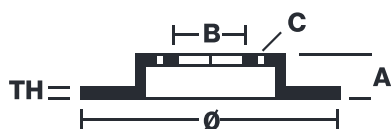

BRAKE DISC MAX

09.5166.75

The 09.5166.75 Max brake disc is synonymous with reliability

The Brembo Max brake disc features grooves on the braking surface. The special shape of the grooves generates greater fading resistance and constant renewal of friction material, quickly restoring optimum braking conditions. The UV paint completes the sporty look.

- ✓ Brembo quality
- ✓ ECE-R90 certificate
- ✓ Performance
- ✓ Sports driving
- ✓ Sporty look
- ✓ Anti-corrosion
- ✓ Fastening screws

Technical specifications

EAN code
8020584012154

Axle
Front

Diameter Ø
256 mm