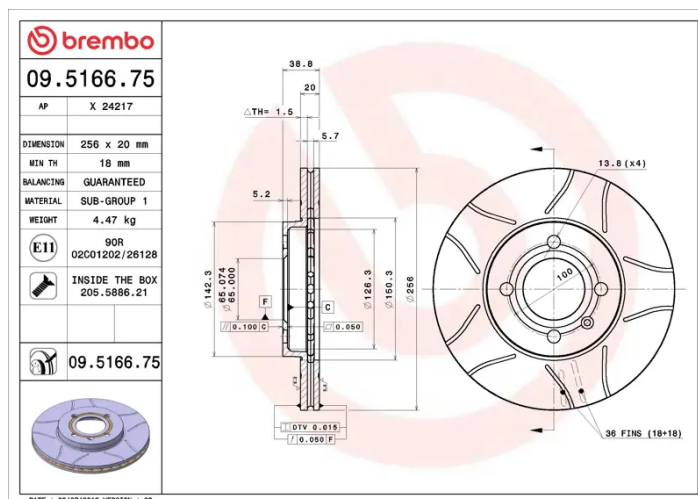

BRAKE DISC MAX

09.5166.75

The 09.5166.75 Max brake disc is synonymous with reliability

The Brembo Max brake disc features grooves on the braking surface. The special shape of the grooves generates greater fading resistance and constant renewal of friction material, quickly restoring optimum braking conditions. The UV paint completes the sporty look.

- ✓ Brembo quality
- ✓ ECE-R90 certificate
- ✓ Performance
- ✓ Sports driving
- ✓ Sporty look
- ✓ Anti-corrosion
- ✓ Fastening screws

Technical specifications

EAN code
8020584012154

Axle
Front

Diameter Ø
256 mm

Thickness (TH)
20 mm

Height (A)
39 mm

Number of holes (C)
4

Brake disc type
Ventilated

Centering (B)
65 mm

Min. thickness
18 mm

Tightening torque
110 Nm

COMPATIBLE VEHICLES