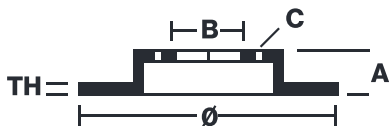

Technical specifications

EAN code	Axle	Diameter Ø
8020584518014	Front	281 mm
Thickness (TH)	Height (A)	Number of holes (C)
26 mm	44 mm	5
Brake disc type	Centering (B)	Min. thickness
Ventilated	59 mm	24,2 mm

COMPATIBLE VEHICLES