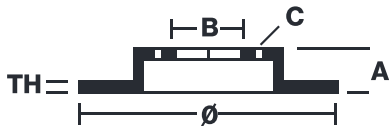

### Technical specifications

EAN code  
**8020584574522**

Axle  
**Front**

Diameter Ø  
**288** mm

Thickness (TH)  
**25** mm

Height (A)  
**46** mm

Number of holes (C)  
**5**

Brake disc type  
**Ventilated**