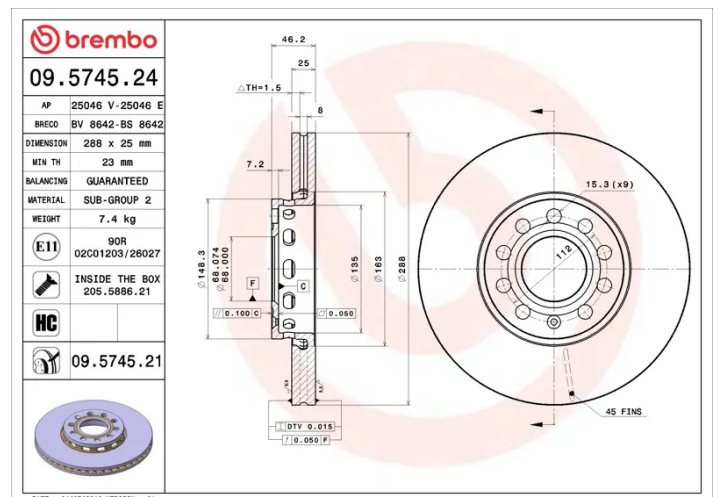

### Technical specifications

EAN code  
**8020584574522**

Axle  
**Front**

Diameter Ø  
**288** mm

Thickness (TH)  
**25** mm

Height (A)  
**46** mm

Number of holes (C)  
**5**

Brake disc type  
**Ventilated**

Centering (B)  
**68** mm

Min. thickness  
**23** mm

Tightening torque  
**120** Nm

COMPATIBLE VEHICLES