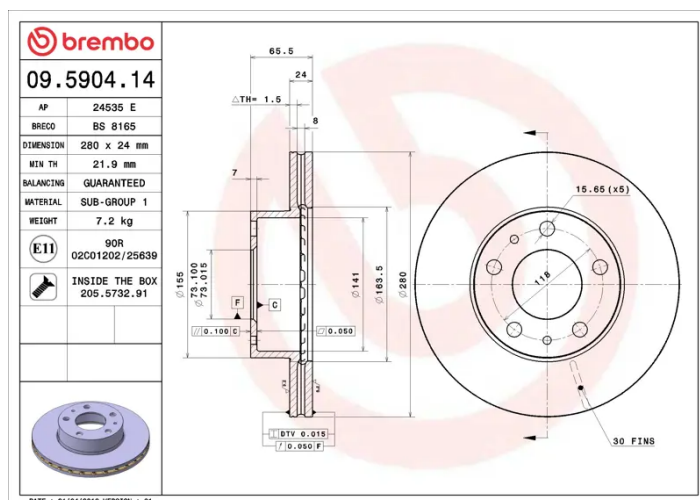

### Technical specifications

EAN code  
**8020584012956**

Axle  
**Front and rear**

Diameter  $\varnothing$   
**280** mm

Thickness (TH)  
**24** mm

Height (A)  
**66** mm

Number of holes (C)  
**5**

Brake disc type  
**Ventilated**

Centering (B)  
**73** mm

Min. thickness  
**21,9** mm

Tightening torque  
**160** Nm

COMPATIBLE VEHICLES