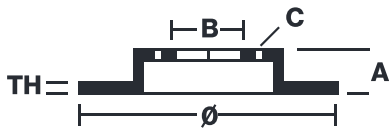

BRAKE DISC

09.7820.10

The **09.7820.10** brake disc is synonymous with reliability

The Brembo brake disc is fully interchangeable with an Original Equipment brake disc. The control of the entire production cycle allows Brembo to offer brake discs with outstanding performance levels, reliability, durability and comfort in all conditions of use. All Brembo brake discs are accompanied by the ECE-R90 homologation.

- ✓ OE-equivalent
- ✓ Brembo quality
- ✓ ECE-R90 certificate
- ✓ Safety
- ✓ Fastening screws

Technical specifications

EAN code
8020584782019

Axle
Front

Diameter \emptyset
256 mm

Thickness (TH)
24 mm

Height (A)
47 mm