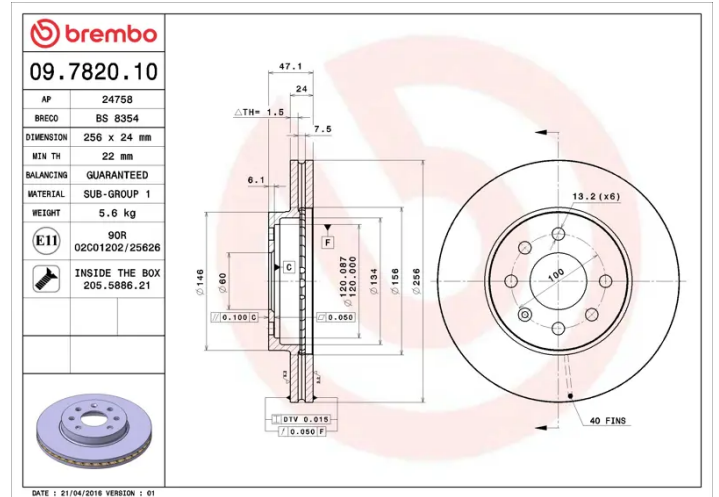

- ✓ OE-equivalent
- ✓ Brembo quality
- ✓ ECE-R90 certificate
- ✓ Safety
- ✓ Fastening screws

Technical specifications

EAN code
8020584782019

Axle
Front

Diameter \emptyset
256 mm

Thickness (TH)
24 mm

Height (A)
47 mm

Number of holes (C)
4

Brake disc type
Ventilated

Centering (B)
60 mm

Min. thickness
22 mm

Tightening torque
80 Nm

COMPATIBLE VEHICLES

COMPATIBLE OE PART NUMBERS

96300035 DAEWOO