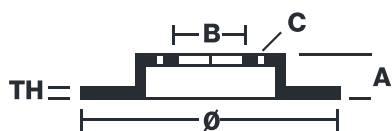

BRAKE DISC MAX

09.8633.75

The 09.8633.75 Max brake disc is synonymous with reliability

The Brembo Max brake disc features grooves on the braking surface. The special shape of the grooves generates greater fading resistance and constant renewal of friction material, quickly restoring optimum braking conditions. The UV paint completes the sporty look.

- ✓ Brembo quality
- ✓ ECE-R90 certificate
- ✓ Performance
- ✓ Sports driving
- ✓ Sporty look
- ✓ Anti-corrosion
- ✓ Fastening screws

Technical specifications

EAN code	Axle	Diameter Ø
8020584863374	Front	286 mm
Thickness (TH)	Height (A)	Number of holes (C)
26 mm	50 mm	5
Brake disc type	Centering (B)	Min. thickness
Ventilated	68 mm	23 mm
Tightening torque		
140 Nm		