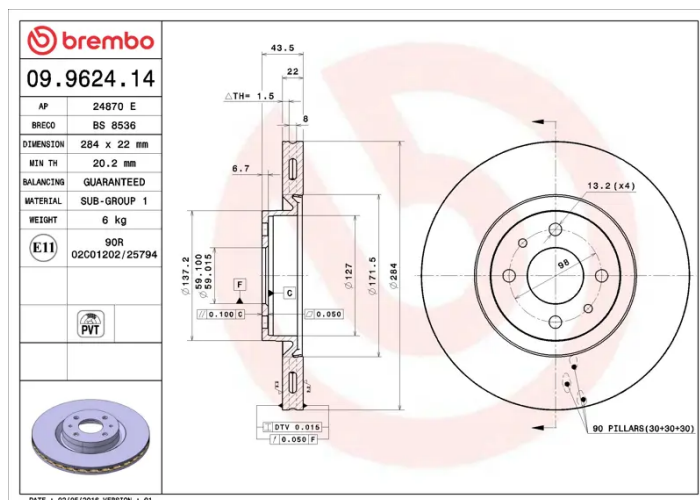

### Technical specifications

EAN code  
**8020584962411**

Axle  
**Front**

Diameter Ø  
**284** mm

Thickness (TH)  
**22** mm

Height (A)  
**44** mm

Number of holes (C)  
**4**

Brake disc type  
**Ventilated**

Centering (B)  
**59** mm

Min. thickness  
**20,2** mm

Tightening torque  
**98** Nm