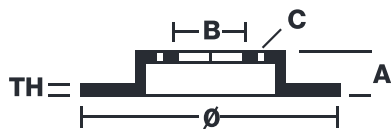

## 09.9624.14

The **09.9624.14** brake disc is synonymous with reliability

The Brembo brake disc is fully interchangeable with an Original Equipment brake disc. The control of the entire production cycle allows Brembo to offer brake discs with outstanding performance levels, reliability, durability and comfort in all conditions of use. All Brembo brake discs are accompanied by the ECE-R90 homologation.

### Technical specifications

EAN code  
**8020584962411**

Axle  
**Front**

Diameter Ø  
**284** mm

Thickness (TH)  
**22** mm

Height (A)  
**44** mm

Number of holes (C)  
**4**

Brake disc type  
**Ventilated**