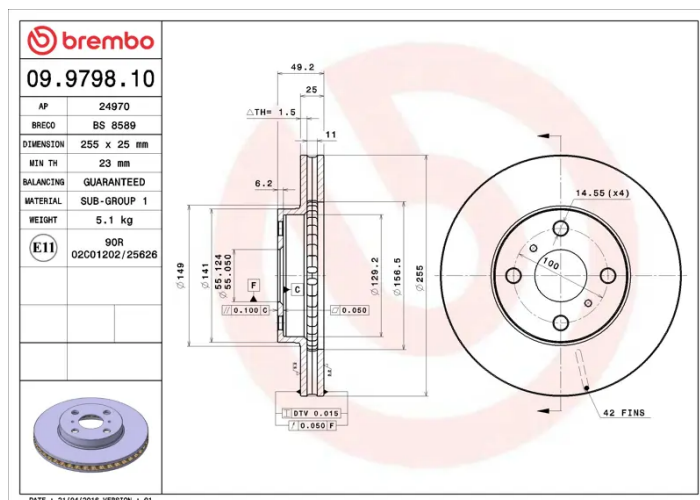

### Technical specifications

EAN code  
**8020584979815**

Axle  
**Front**

Diameter Ø  
**255 mm**

Thickness (TH)  
**25 mm**

Height (A)  
**49 mm**

Number of holes (C)  
**4**

Brake disc type  
**Ventilated**

Centering (B)  
**55 mm**

Min. thickness  
**23 mm**

Tightening torque  
**103 Nm**

COMPATIBLE VEHICLES