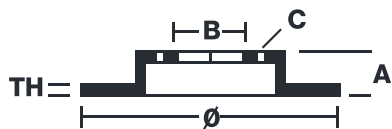

## 09.9798.10

The **09.9798.10** brake disc is synonymous with reliability

The Brembo brake disc is fully interchangeable with an Original Equipment brake disc. The control of the entire production cycle allows Brembo to offer brake discs with outstanding performance levels, reliability, durability and comfort in all conditions of use. All Brembo brake discs are accompanied by the ECE-R90 homologation.

### Technical specifications

EAN code  
**8020584979815**

Axle  
**Front**

Diameter Ø  
**255 mm**

Thickness (TH)  
**25 mm**

Height (A)  
**49 mm**

Number of holes (C)  
**4**

Brake disc type  
**Ventilated**