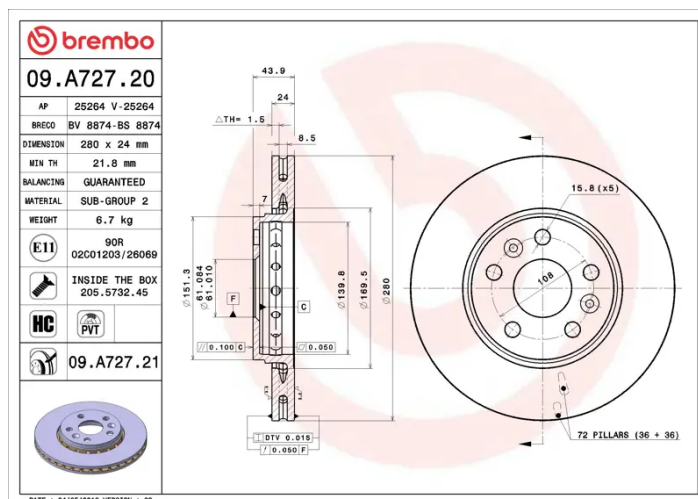

### Technical specifications

EAN code  
**8020584033593**

Axle  
**Front**

Diameter  $\varnothing$   
**280 mm**

Thickness (TH)  
**24 mm**

Height (A)  
**44 mm**

Number of holes (C)  
**5**

Brake disc type  
**Ventilated**

Centering (B)  
**61 mm**

Min. thickness  
**21,8 mm**

Tightening torque  
**105 Nm**

COMPATIBLE VEHICLES