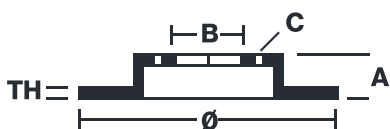

### Technical specifications

EAN code  
**8020584033593**

Axle  
**Front**

Diameter  $\varnothing$   
**280 mm**

Thickness (TH)  
**24 mm**

Height (A)  
**44 mm**

Number of holes (C)  
**5**

Brake disc type  
**Ventilated**