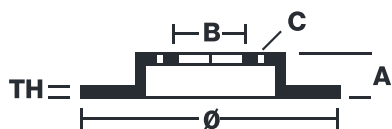

## 09.A757.10

The **09.A757.10** brake disc is synonymous with reliability

The Brembo brake disc is fully interchangeable with an Original Equipment brake disc. The control of the entire production cycle allows Brembo to offer brake discs with outstanding performance levels, reliability, durability and comfort in all conditions of use. All Brembo brake discs are accompanied by the ECE-R90 homologation.

### Technical specifications

EAN code  
**8020584020371**

Axle  
**Front**

Diameter Ø  
**320** mm

Thickness (TH)  
**28** mm

Height (A)  
**50** mm

Number of holes (C)  
**5**

Brake disc type  
**Ventilated**