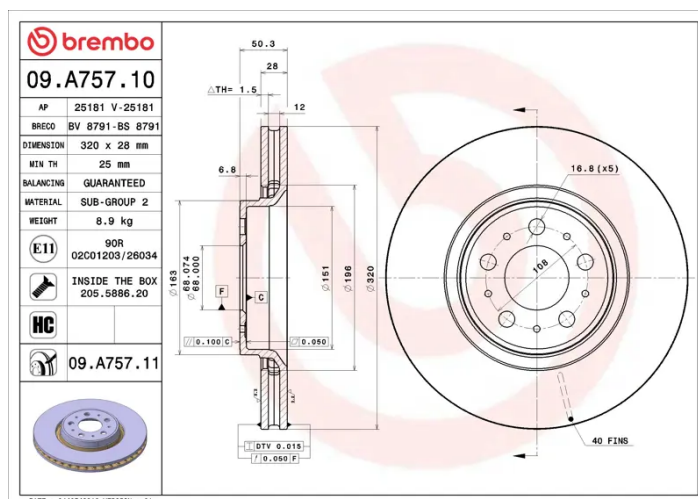

### Technical specifications

EAN code  
**8020584020371**

Axle  
**Front**

Diameter Ø  
**320** mm

Thickness (TH)  
**28** mm

Height (A)  
**50** mm

Number of holes (C)  
**5**

Brake disc type  
**Ventilated**

Centering (B)  
**68** mm

Min. thickness  
**25** mm

Tightening torque  
**140** Nm

COMPATIBLE VEHICLES