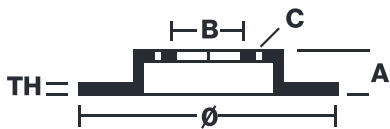

Technical specifications

EAN code	Axle	Diameter Ø
-	Front	350 mm
Thickness (TH)	Height (A)	Number of holes (C)
34 mm	69 mm	5
Brake disc type	Centering (B)	Min. thickness
Ventilated	85 mm	32 mm
Tightening torque		
160 Nm		

COMPATIBLE VEHICLES