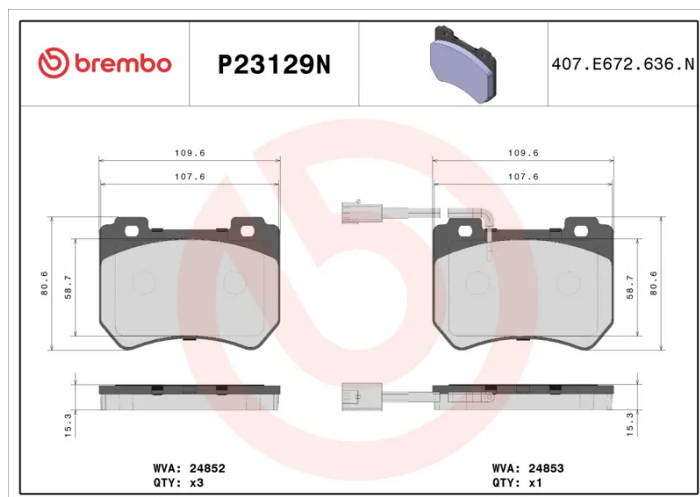

- ✓ OE-equivalent
- ✓ Brembo quality
- ✓ Safety
- ✓ Comfort
- ✓ Durability
- ✓ Dust reduction
- ✓ With accessories

Technical specifications

EAN code 8020584088296	Axle Front	Thickness 16 mm
Width 110 mm	Height 80 mm	Braking system Brembo
Wear indicator Electric	WVA number 24852,24853	Accessories With anti-squeal shim