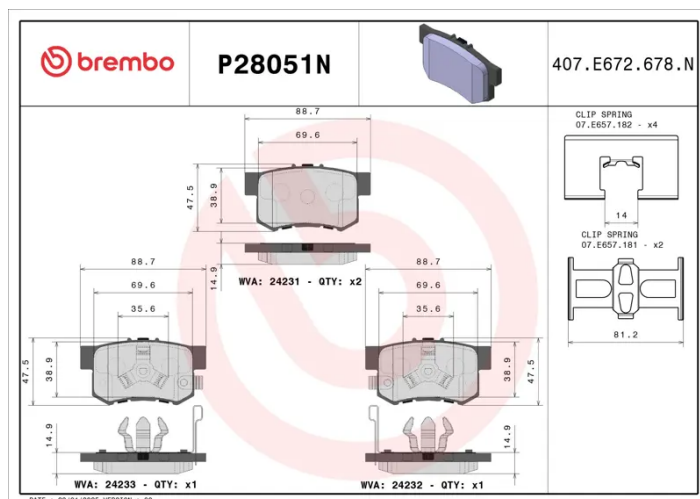

- ✓ OE-equivalent
- ✓ Brembo quality
- ✓ Safety
- ✓ Comfort
- ✓ Durability
- ✓ Dust reduction
- ✓ With accessories

Technical specifications

EAN code 8020584097755	Axle Rear	Thickness 15 mm
Width 89 mm	Height 47 mm	Braking system Akebono
Wear indicator Acoustic	WVA number 24231,24232,24233	Accessories With accessories With anti-squeal shim With piston clip