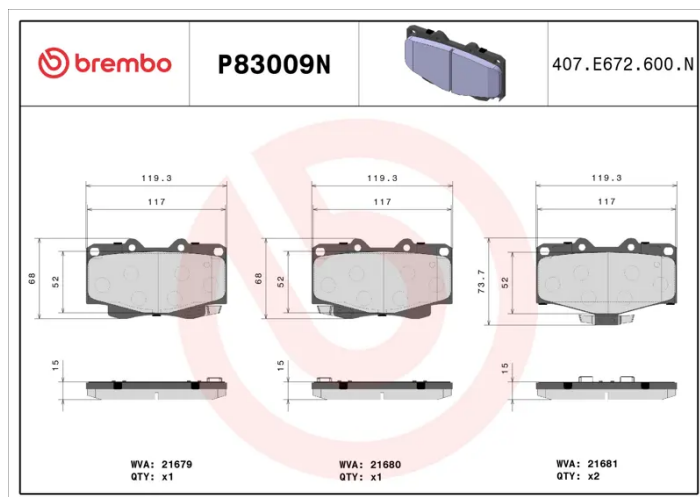

- ✓ OE-equivalent
- ✓ Brembo quality
- ✓ Safety
- ✓ Comfort
- ✓ Durability
- ✓ Dust reduction
- ✓ With accessories

Technical specifications

EAN code 8020584099476	Axle Front	Thickness 15 mm
Width 119 mm	Height 68 mm	Braking system Sumitomo
Wear indicator Acoustic	WVA number 21679,21680,21681	Accessories With anti-squeal shim