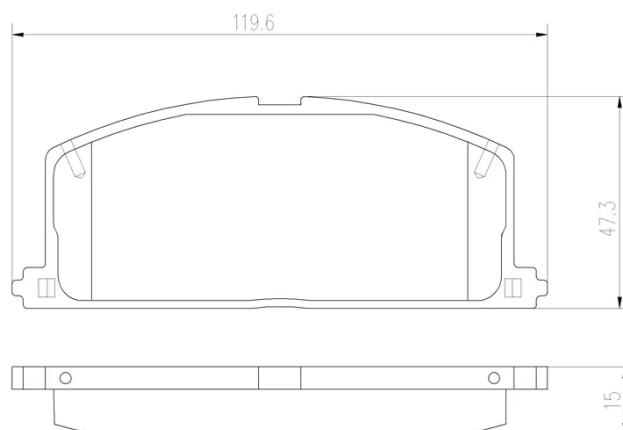

- ✓ OE-equivalent
- ✓ Brembo quality
- ✓ Safety
- ✓ Comfort
- ✓ Durability
- ✓ Dust reduction
- ✓ With accessories

Technical specifications

EAN code 8020584085141	Axle Front	Thickness 15 mm
Width 120 mm	Height 47 mm	Braking system Akebono
Wear indicator Prepared for wear indicator	WVA number 20870	Accessories With anti-squeal shim