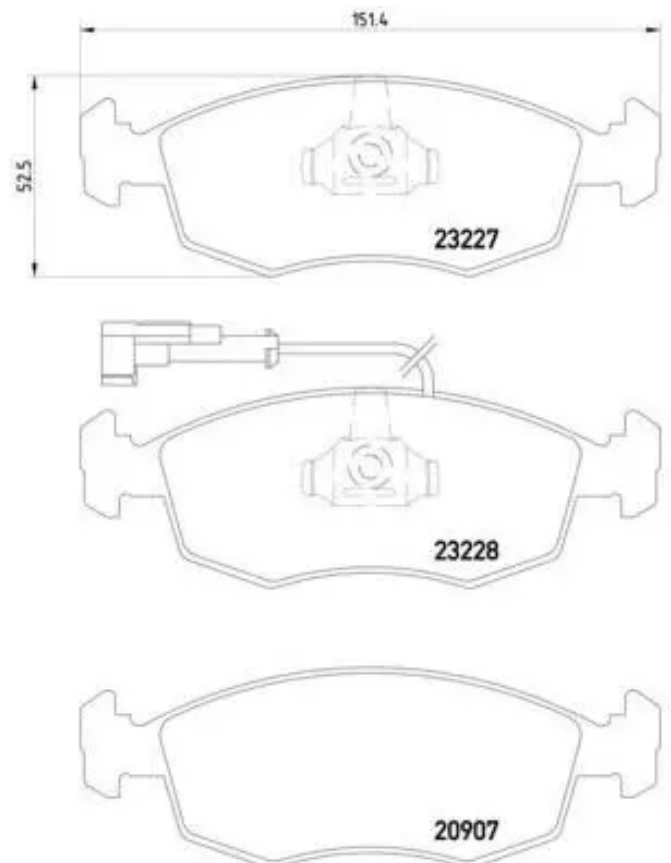

BRAKE PAD

P 23 076

The P 23 076 brake pad is synonymous with reliability

The Brembo brake pad guarantees ultimate safety when braking thanks to the use of more than 100 different compounds, designed according to the type of vehicle and use. Stopping distances reduced to a minimum, maximum driving comfort and silent operation are the most important features of Brembo materials. Brembo brake pads are supplied together with an extensive range of accessories and assembly kits for professional-standard installation.

- ✓ OE-equivalent
- ✓ Brembo quality
- ✓ ECE-R90 certificate
- ✓ Safety
- ✓ Performance
- ✓ Comfort

Technical specifications

EAN code	Axle	Thickness
8020584051467	Front	18 mm
Width	Height	Braking system
151 mm	53 mm	Teves
Wear indicator	WVA number	Accessories
Electric	20907,23227,23228	With anti-squeal shim