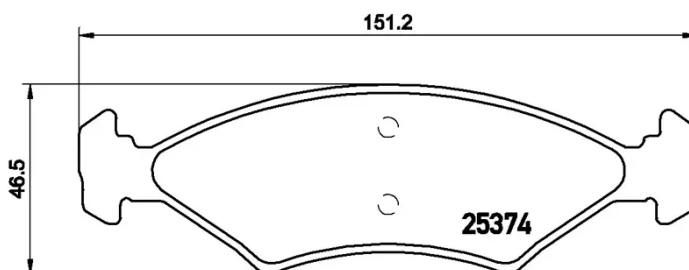

BRAKE PAD

P 30 062

The P 30 062 brake pad is synonymous with reliability

The Brembo brake pad guarantees ultimate safety when braking thanks to the use of more than 100 different compounds, designed according to the type of vehicle and use. Stopping distances reduced to a minimum, maximum driving comfort and silent operation are the most important features of Brembo materials. Brembo brake pads are supplied together with an extensive range of accessories and assembly kits for professional-standard installation.

- ✓ OE-equivalent
- ✓ Brembo quality
- ✓ ECE-R90 certificate
- ✓ Safety
- ✓ Performance
- ✓ Comfort

Technical specifications

EAN code	Axle	Thickness
8020584104750	Front	18 mm
Width	Height	Braking system
151 mm	47 mm	Teves
Wear indicator	WVA number	Accessories
Acoustic	25374	With anti-squeal shim