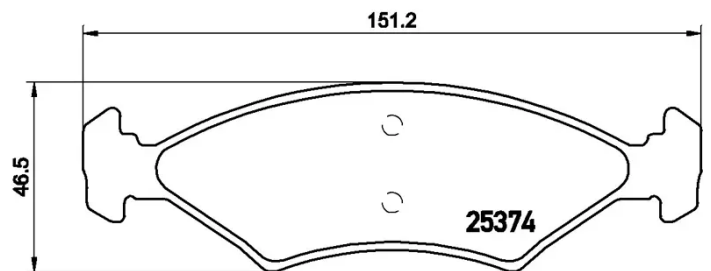

BRAKE PAD

P 30 062

The P 30 062 brake pad is synonymous with reliability

The Brembo brake pad guarantees ultimate safety when braking thanks to the use of more than 100 different compounds, designed according to the type of vehicle and use. Stopping distances reduced to a minimum, maximum driving comfort and silent operation are the most important features of Brembo materials. Brembo brake pads are supplied together with an extensive range of accessories and assembly kits for professional-standard installation.

- ✓ OE-equivalent
- ✓ Brembo quality
- ✓ ECE-R90 certificate
- ✓ Safety
- ✓ Performance
- ✓ Comfort

Technical specifications

EAN code	Axle	Thickness
8020584104750	Front	18 mm
Width	Height	Braking system
151 mm	47 mm	Teves
Wear indicator	WVA number	Accessories
Acoustic	25374	With anti-squeal shim