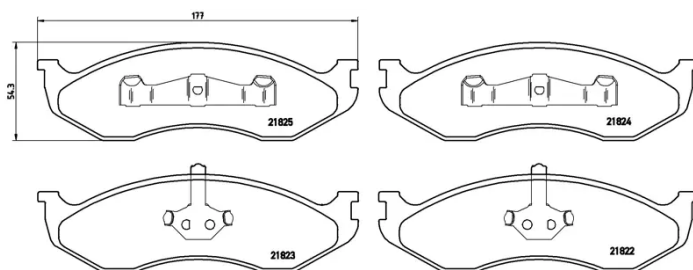

## P 37 004

The P 37 004 brake pad is synonymous with reliability

The Brembo brake pad guarantees ultimate safety when braking thanks to the use of more than 100 different compounds, designed according to the type of vehicle and use. Stopping distances reduced to a minimum, maximum driving comfort and silent operation are the most important features of Brembo materials. Brembo brake pads are supplied together with an extensive range of accessories and assembly kits for professional-standard installation.

### Technical specifications

|                                  |  |   |
|----------------------------------|--|---|
| EAN code<br><b>8020584053133</b> | Axle<br><b>Front</b>                         | Thickness<br><b>17 mm</b>   |
| Width<br><b>177 mm</b>           | Height<br><b>54 mm</b>                       | Braking system<br><b>Kelsey Hayes</b>   |
| Wear indicator<br><b>Without</b> | WVA number<br><b>21822,21823,21824,21825</b> | Accessories<br><b>With accessories</b><br><b>With anti-squeal shim</b><br><b>With piston clip</b> |