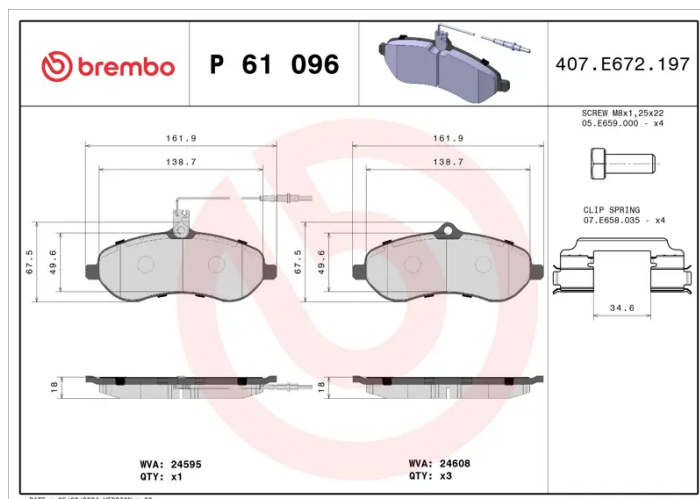

### Technical specifications

EAN code <b>8020584061749</b>	Axle <b>Front</b>	Thickness <b>18 mm</b>
Width <b>162 mm</b>	Height <b>67 mm</b>	Braking system <b>Lucas</b>
Wear indicator <b>Electric</b>	WVA number <b>24595,24608</b>	Accessories <b>With accessories With anti-squeal shim With brake caliper bolts</b>