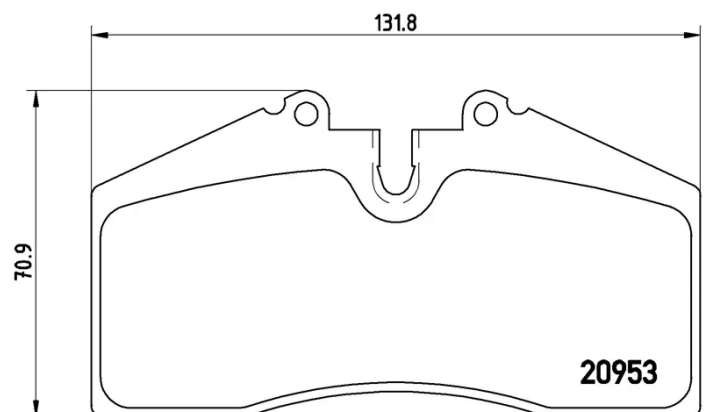

## P 65 005

The P 65 005 brake pad is synonymous with reliability

The Brembo brake pad guarantees ultimate safety when braking thanks to the use of more than 100 different compounds, designed according to the type of vehicle and use. Stopping distances reduced to a minimum, maximum driving comfort and silent operation are the most important features of Brembo materials. Brembo brake pads are supplied together with an extensive range of accessories and assembly kits for professional-standard installation.

### Technical specifications

EAN code	Axle	Thickness
<b>8020584056608</b>	<b>Front and rear</b>	<b>18 mm</b>
Width	Height	Braking system
<b>132 mm</b>	<b>71 mm</b>	<b>Brembo</b>
Wear indicator	WVA number	Accessories
<b>Prepared for wear indicator</b>	<b>20953</b>	<b>With anti-squeal shim</b>