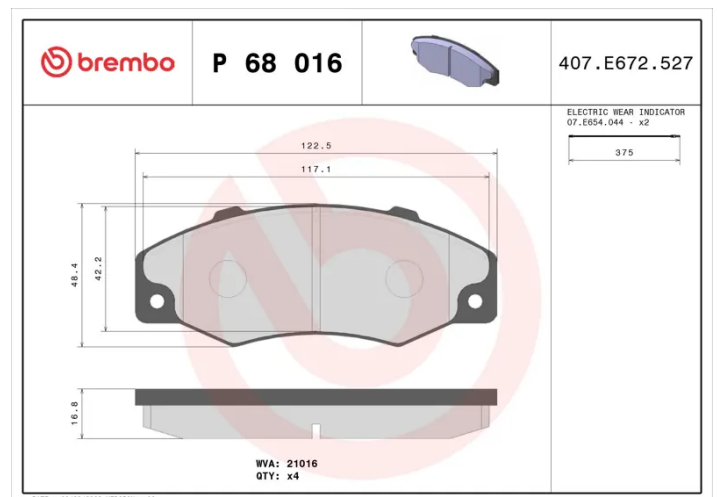

BRAKE PAD

P 68 016

The P 68 016 brake pad is synonymous with reliability

The Brembo brake pad guarantees ultimate safety when braking thanks to the use of more than 100 different compounds, designed according to the type of vehicle and use. Stopping distances reduced to a minimum, maximum driving comfort and silent operation are the most important features of Brembo materials. Brembo brake pads are supplied together with an extensive range of accessories and assembly kits for professional-standard installation.

- ✓ OE-equivalent
- ✓ Brembo quality
- ✓ ECE-R90 certificate
- ✓ Safety
- ✓ Performance
- ✓ Comfort

Technical specifications

EAN code 8020584056790	Axle Front	Thickness 17 mm
Width 123 mm	Height 49 mm	Braking system Bendix
Wear indicator Electric	WVA number 21016,21086,21087	Accessories With anti-squeal shim