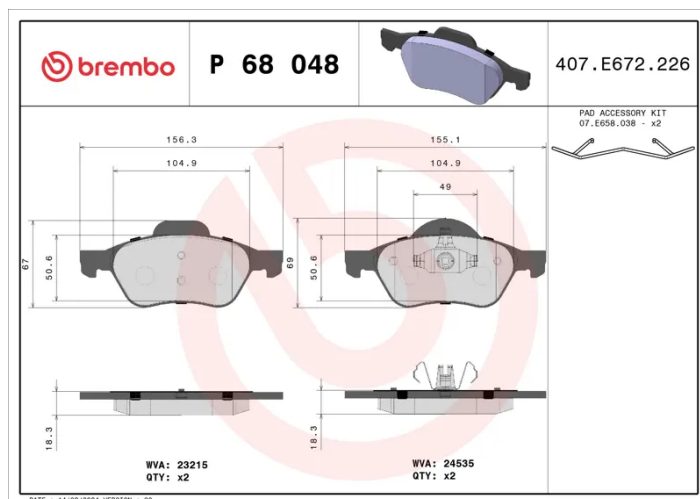

BRAKE PAD

P 68 048

The P 68 048 brake pad is synonymous with reliability

The Brembo brake pad guarantees ultimate safety when braking thanks to the use of more than 100 different compounds, designed according to the type of vehicle and use. Stopping distances reduced to a minimum, maximum driving comfort and silent operation are the most important features of Brembo materials. Brembo brake pads are supplied together with an extensive range of accessories and assembly kits for professional-standard installation.

- ✓ OE-equivalent
- ✓ Brembo quality
- ✓ ECE-R90 certificate
- ✓ Safety
- ✓ Performance
- ✓ Comfort
- ✓ With accessories

Technical specifications

EAN code 8020584061992	Axle Front	Thickness 18 mm
Width 156 mm	Height 66 mm	Braking system Teves
Wear indicator Without	WVA number 23215,24535	Accessories With accessories With anti-squeal shim With piston clip