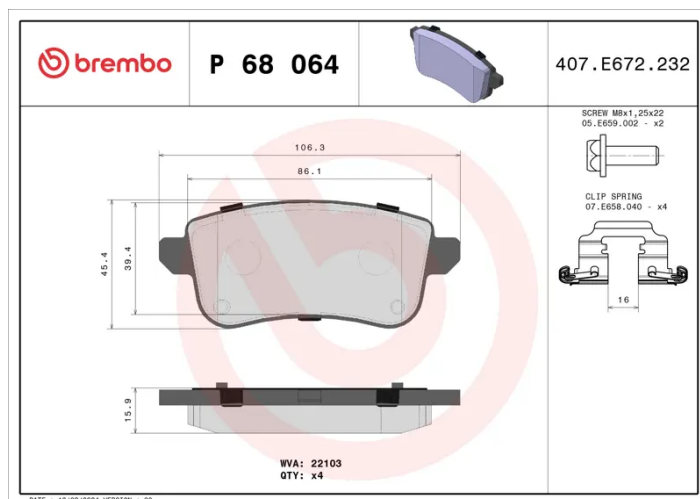

## P 68 064

The P 68 064 brake pad is synonymous with reliability

The Brembo brake pad guarantees ultimate safety when braking thanks to the use of more than 100 different compounds, designed according to the type of vehicle and use. Stopping distances reduced to a minimum, maximum driving comfort and silent operation are the most important features of Brembo materials. Brembo brake pads are supplied together with an extensive range of accessories and assembly kits for professional-standard installation.

### Technical specifications

EAN code <b>8020584080153</b>	Axle <b>Rear</b>	Thickness <b>16 mm</b>
Width <b>106 mm</b>	Height <b>46 mm</b>	Braking system <b>Lucas</b>
Wear indicator <b>Without</b>	WVA number <b>22103</b>	Accessories <b>With accessories</b> <b>With anti-squeal shim</b> <b>With brake caliper bolts</b>