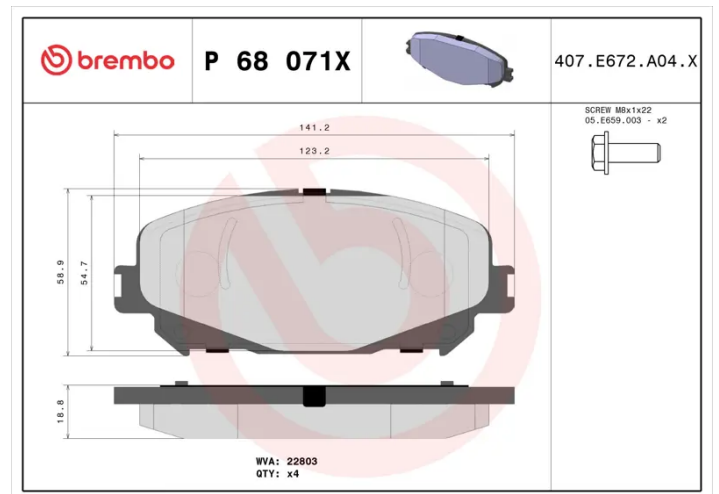

# BRAKE PAD XTRA P 68 071X

The P 68 071X Xtra brake pad is synonymous with reliability

Brembo Xtra brake pads, developed to enhance the advantages of the Xtra and Max discs, are made using the special BRM X L01 compound which consists of more than 30 different components. Compared with the compound used for original-equivalent pads, the new solution assures a higher friction coefficient, which translates to more precise and stable braking, at both high and low temperatures. All this makes for greater driving comfort and improved pedal modularity, without compromising the product's mileage output.

## Technical specifications

EAN code <b>8020584121832</b>	Axle <b>Front</b>	Thickness <b>19 mm</b>
Width <b>142 mm</b>	Height <b>59 mm</b>	Braking system <b>Akebono</b>
Wear indicator <b>Without</b>	WVA number <b>22803,22890</b>	Accessories <b>With accessories</b> <b>With anti-squeal shim</b> <b>With brake caliper bolts</b>