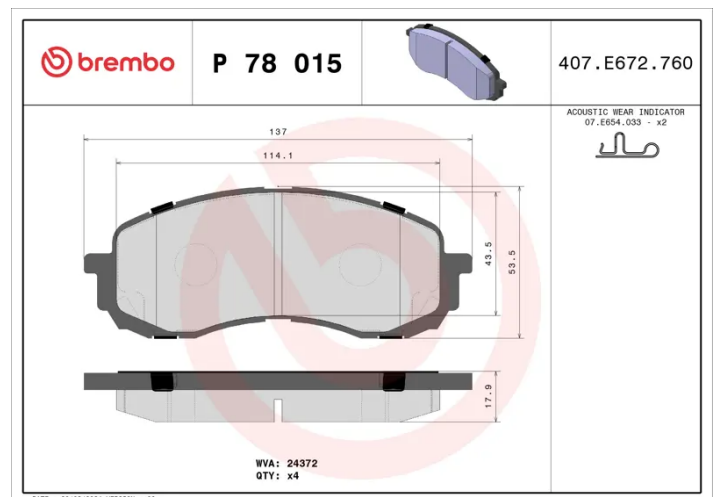

BRAKE PAD

P 78 015

The P 78 015 brake pad is synonymous with reliability

The Brembo brake pad guarantees ultimate safety when braking thanks to the use of more than 100 different compounds, designed according to the type of vehicle and use. Stopping distances reduced to a minimum, maximum driving comfort and silent operation are the most important features of Brembo materials. Brembo brake pads are supplied together with an extensive range of accessories and assembly kits for professional-standard installation.

- ✓ OE-equivalent
- ✓ Brembo quality
- ✓ ECE-R90 certificate
- ✓ Safety
- ✓ Performance
- ✓ Comfort

Technical specifications

EAN code 8020584059661	Axle Front	Thickness 18 mm
Width 137 mm	Height 54 mm	Braking system Akebono
Wear indicator Acoustic	WVA number 24372	Accessories With anti-squeal shim