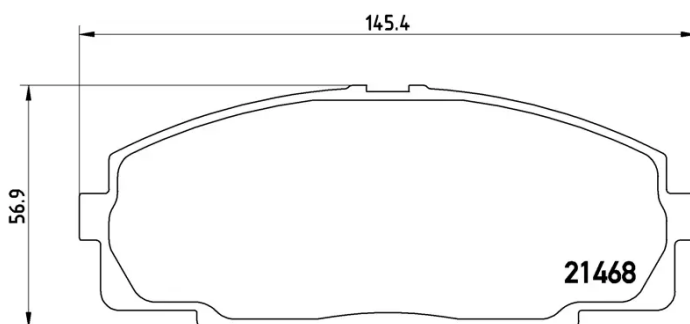

BRAKE PAD

P 83 092

The P 83 092 brake pad is synonymous with reliability

The Brembo brake pad guarantees ultimate safety when braking thanks to the use of more than 100 different compounds, designed according to the type of vehicle and use. Stopping distances reduced to a minimum, maximum driving comfort and silent operation are the most important features of Brembo materials. Brembo brake pads are supplied together with an extensive range of accessories and assembly kits for professional-standard installation.

- ✓ OE-equivalent
- ✓ Brembo quality
- ✓ ECE-R90 certificate
- ✓ Safety
- ✓ Performance
- ✓ Comfort

Technical specifications

EAN code	Axle	Thickness
8020584062302	Front	16 mm
Width	Height	Braking system
145 mm	57 mm	Sumitomo
Wear indicator	WVA number	Accessories
Without	21468	With anti-squeal shim