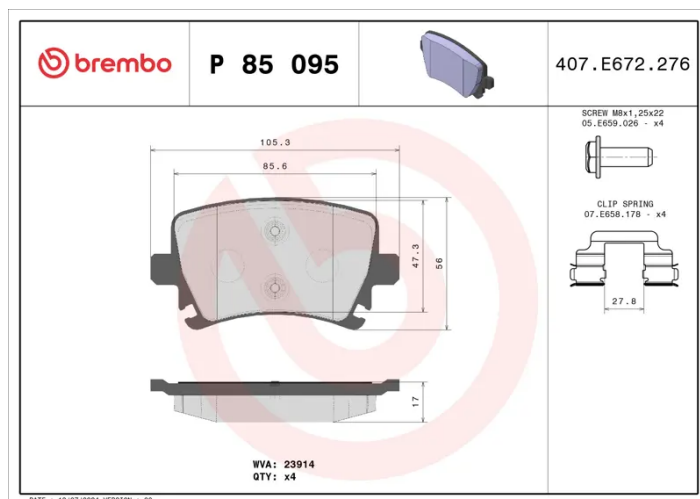

BRAKE PAD

P 85 095

The P 85 095 brake pad is synonymous with reliability

The Brembo brake pad guarantees ultimate safety when braking thanks to the use of more than 100 different compounds, designed according to the type of vehicle and use. Stopping distances reduced to a minimum, maximum driving comfort and silent operation are the most important features of Brembo materials. Brembo brake pads are supplied together with an extensive range of accessories and assembly kits for professional-standard installation.

- ✓ OE-equivalent
- ✓ Brembo quality
- ✓ ECE-R90 certificate
- ✓ Safety
- ✓ Performance
- ✓ Comfort
- ✓ With accessories

Technical specifications

EAN code 8020584062449	Axle Rear	Thickness 17 mm
Width 106 mm	Height 57 mm	Braking system Lucas
Wear indicator Prepared for wear indicator	WVA number 23914	Accessories With accessories With anti-squeal shim With brake caliper bolts