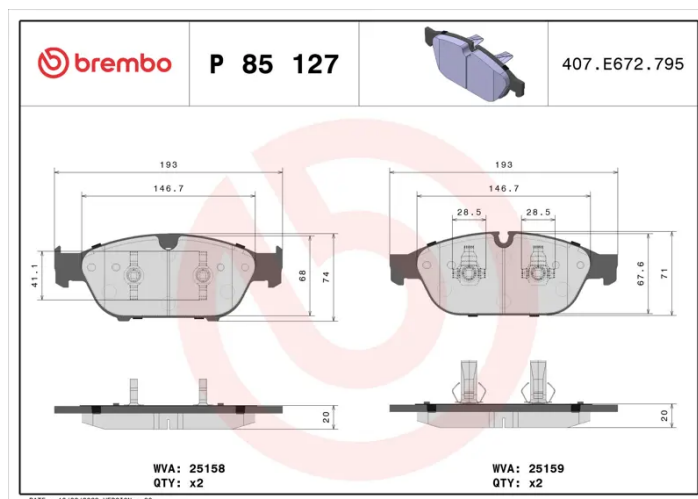

BRAKE PAD

P 85 127

The P 85 127 brake pad is synonymous with reliability

The Brembo brake pad guarantees ultimate safety when braking thanks to the use of more than 100 different compounds, designed according to the type of vehicle and use. Stopping distances reduced to a minimum, maximum driving comfort and silent operation are the most important features of Brembo materials. Brembo brake pads are supplied together with an extensive range of accessories and assembly kits for professional-standard installation.

- ✓ OE-equivalent
- ✓ Brembo quality
- ✓ ECE-R90 certificate
- ✓ Safety
- ✓ Performance
- ✓ Comfort
- ✓ With accessories

Technical specifications

EAN code 8020584104002	Axle Front	Thickness 20 mm
Width 193 mm	Height 71 mm	Braking system Teves
Wear indicator Prepared for wear indicator	WVA number 25158,25159	Accessories With accessories With anti-squeal shim With piston clip