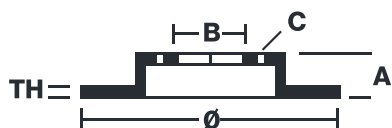

SPORT | TY3 BRAKE DISC

59.E114.89

The 59.E114.89 brake disc is synonymous with reliability

Type-3 slotting used to distinguish the Brembo SPORT | TY3 brake disc is widely used in professional motorsports. It therefore offers superior initial response with excellent release characteristics, improving braking performance while giving the vehicle an aggressive appearance. The Brembo logo on the braking surface adds an exclusive and unique touch to the vehicle. The SPORT | TY3 brake discs are plug-and-play since they replace OE discs directly.

- ✓ OE-equivalent
- ✓ Brembo quality
- ✓ ECE-R90 certificate
- ✓ Safety
- ✓ Performance
- ✓ Comfort
- ✓ Sports driving
- ✓ Sparty look

Technical specifications

Diameter	Thickness (TH)	Height (A)
280 mm	25 mm	51 mm
Number of holes (C)	Brake disc type	Centering
5	Solid	67 mm
Min. thickness	Tightening torque	Axle
22,4 mm	130 Nm	Front
Units per box	EAN code	
1	8020584605622	