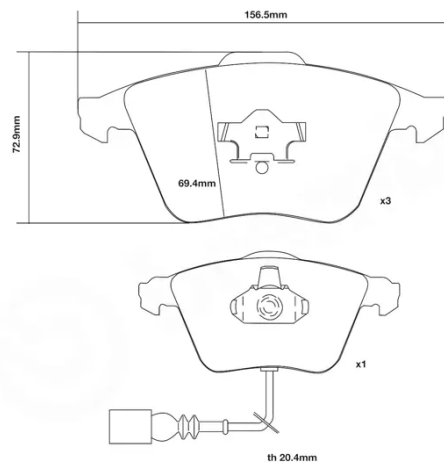

- ✓ OE-equivalent
- ✓ Brembo quality
- ✓ ECE-R90 certificate
- ✓ Safety
- ✓ Performance
- ✓ Comfort
- ✓ Sports driving
- ✓ Sporty look

Technical specifications

Width
155 mm

Thickness
20 mm

WVA number
23801,23912,23913

Axle
Front

EAN code
8020584602447

COMPATIBLE VEHICLES