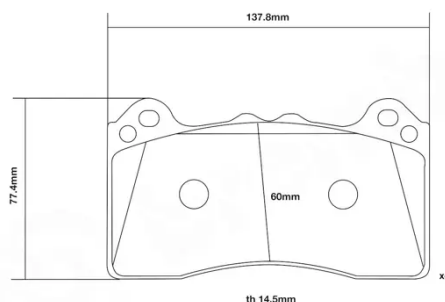

Technical specifications

Width **138 mm** Thickness **15 mm**

Axle **Front**

EAN code **8020584603161**