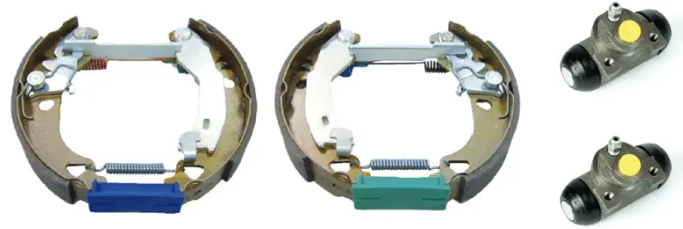

SHOE KIT K 23 039

The K 23 039 shoe kit is synonymous with reliability

The Brembo Kit & Fit is the ideal solution for the maintenance of drum brakes: everything you need for quick and efficient servicing is supplied in a single pre-assembled package, all with guaranteed Brembo quality. The kit contains all the components necessary for drum brake maintenance: shoes, brake wheel cylinders, springs, lubricant, and fixing kit.

- ✓ OE-equivalent
- ✓ Brembo quality
- ✓ ECE-R90 certificate
- ✓ Safety
- ✓ Durability
- ✓ Quick assembly
- ✓ With accessories
- ✓ Pre-Assembled Kit

Technical specifications

EAN code	Axle	Diameter
8020584075326	Rear	180 mm
Width	Master cylinder diameter	Type of assembly
30 mm	22 mm	Pre-assembled
Braking system	Brake proportioning valve	
AP Lockheed	Manual	