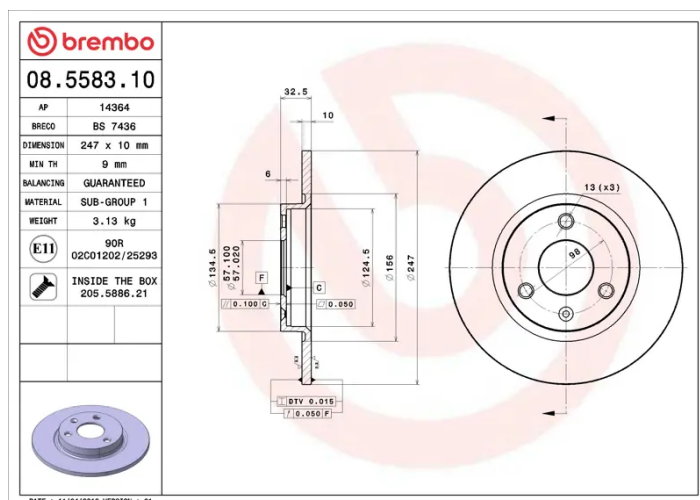

### Technical specifications

EAN code  
**8020584558317**

Axle  
**Front**

Diameter  $\varnothing$   
**247 mm**

Thickness (TH)  
**10 mm**

Height (A)  
**33 mm**

Number of holes (C)  
**3**

Brake disc type  
**Solid**

Centering (B)  
**57 mm**

Min. thickness  
**9 mm**

Tightening torque  
**75 Nm**

COMPATIBLE VEHICLES