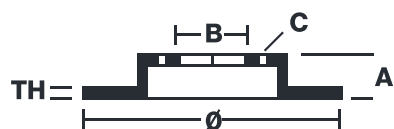

## 08.5583.10

The **08.5583.10** brake disc is synonymous with reliability

The Brembo brake disc is fully interchangeable with an Original Equipment brake disc. The control of the entire production cycle allows Brembo to offer brake discs with outstanding performance levels, reliability, durability and comfort in all conditions of use. All Brembo brake discs are accompanied by the ECE-R90 homologation.

### Technical specifications

EAN code  
**8020584558317**

Axle  
**Front**

Diameter  $\varnothing$   
**247 mm**

Thickness (TH)  
**10 mm**

Height (A)  
**33 mm**

Number of holes (C)  
**3**

Brake disc type  
**Solid**