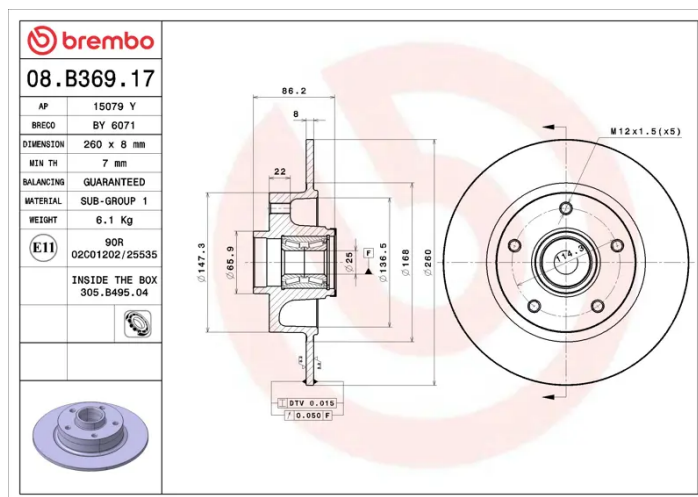

BRAKE DISC

08.B369.17

The **08.B369.17** brake disc is synonymous with reliability

The Brembo brake disc is fully interchangeable with an Original Equipment brake disc. The control of the entire production cycle allows Brembo to offer brake discs with outstanding performance levels, reliability, durability and comfort in all conditions of use. All Brembo brake discs are accompanied by the ECE-R90 homologation.

- ✓ OE-equivalent
- ✓ Brembo quality
- ✓ ECE-R90 certificate
- ✓ Safety
- ✓ Bearing kit

Technical specifications

EAN code
8020584039489

Axle
Rear

Diameter Ø
260 mm

Thickness (TH)
8 mm

Height (A)
86 mm

Number of holes (C)
5

Brake disc type
Solid

Centering (B)
25 mm

Min. thickness
7 mm

Tightening torque
120 Nm

COMPATIBLE VEHICLES

COMPATIBLE OE PART NUMBERS

432001539R	RENAULT
------------	---------

432001868R	RENAULT
------------	---------