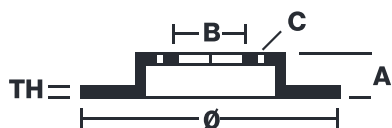

BRAKE DISC

08.B369.17

The **08.B369.17** brake disc is synonymous with reliability

The Brembo brake disc is fully interchangeable with an Original Equipment brake disc. The control of the entire production cycle allows Brembo to offer brake discs with outstanding performance levels, reliability, durability and comfort in all conditions of use. All Brembo brake discs are accompanied by the ECE-R90 homologation.

- ✓ OE-equivalent
- ✓ Brembo quality
- ✓ ECE-R90 certificate
- ✓ Safety
- ✓ Bearing kit

Technical specifications

EAN code
8020584039489

Axle
Rear

Diameter Ø
260 mm

Thickness (TH)
8 mm

Height (A)
86 mm

Number of holes (C)
5