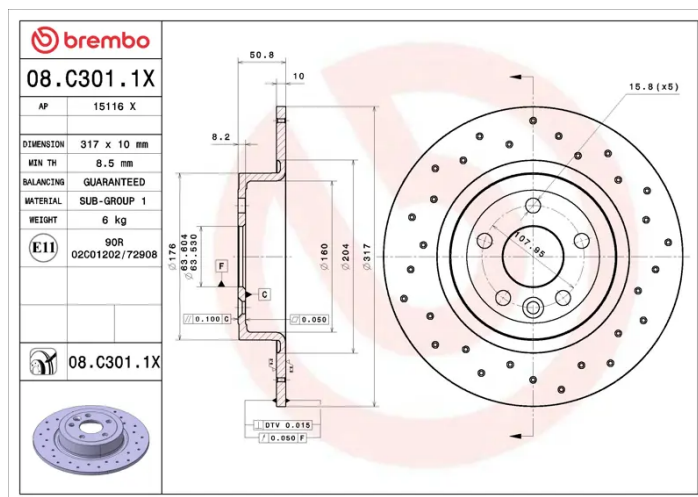

- ✓ Brembo quality
- ✓ ECE-R90 certificate
- ✓ Performance
- ✓ Sports driving
- ✓ Sporty look
- ✓ Anti-corrosion

Technical specifications

EAN code
8020584341568

Axle
Rear

Diameter Ø
317 mm

Thickness (TH)
10 mm

Height (A)
50,8 mm

Number of holes (C)
5

Brake disc type
Solid

Centering (B)
63 mm

Min. thickness
8,5 mm

COMPATIBLE VEHICLES

COMPATIBLE OE PART NUMBERS

GJ322A315AA