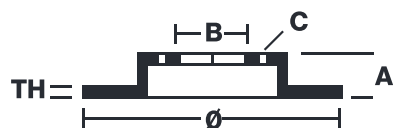

BRAKE DISC XTRA

08.C301.1X

The 08.C301.1X Xtra brake disc is synonymous with reliability

The Brembo Xtra brake disc features holes on the braking surface. The holes are designed to improve the cooling of the braking system, to generate greater fading resistance and grip in the initial stages of braking. The sports look is also enhanced by the presence of the UV paint.

- ✓ Brembo quality
- ✓ ECE-R90 certificate
- ✓ Performance
- ✓ Sports driving
- ✓ Sporty look
- ✓ Anti-corrosion

Technical specifications

EAN code
8020584341568

Axle
Rear

Diameter Ø
317 mm

Thickness (TH)
10 mm